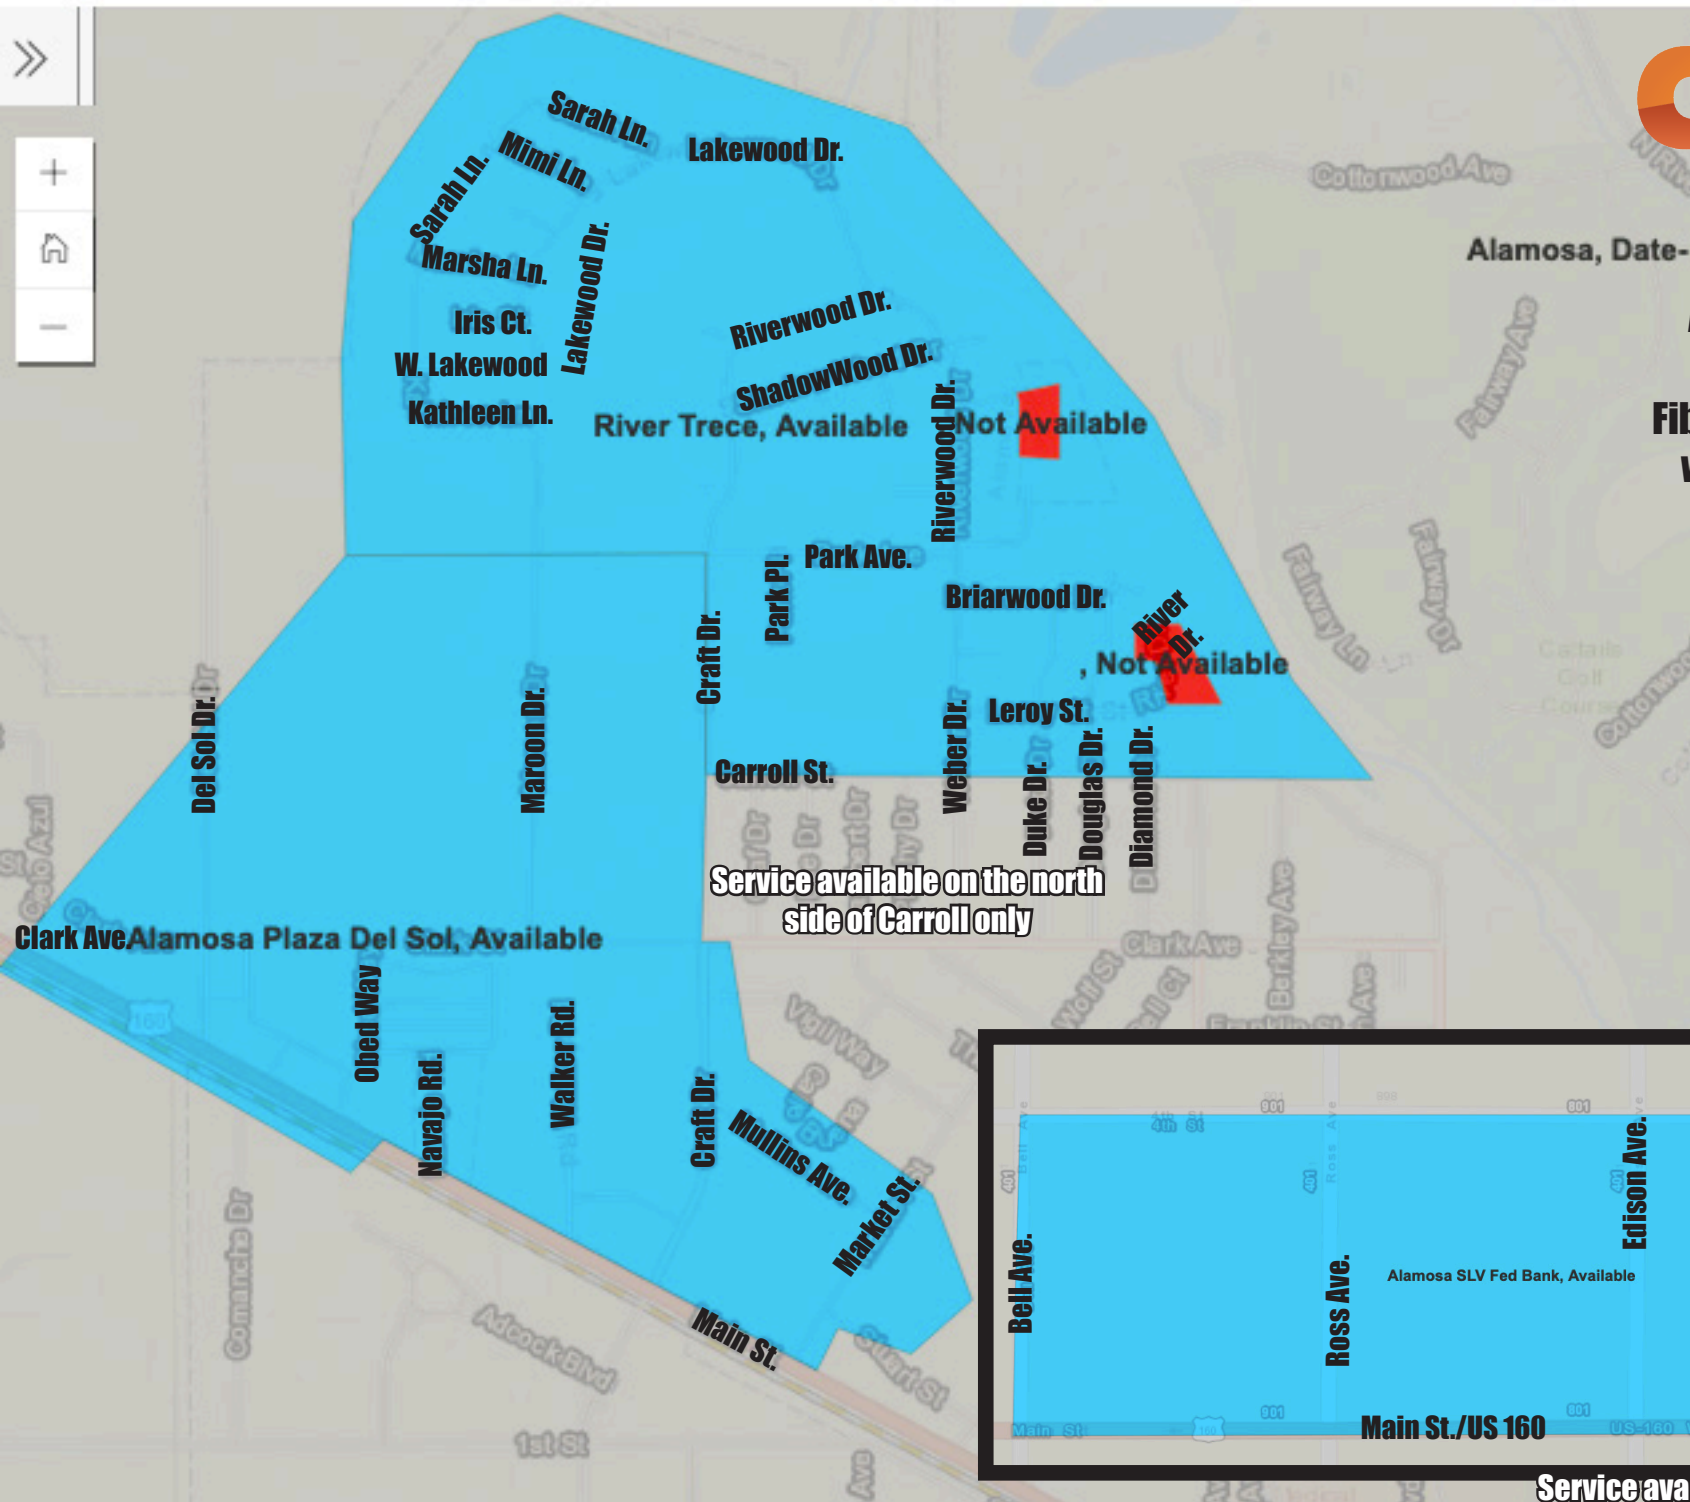

**Alamosa Coverage  
6.21.21**  
**Fiber Internet is available  
where blue shading is**

**Service available on the north side of  
Main Street from Bell to San Juan**

POWERED BY REC

# Alamosa West Coverage

## 6.21.21

Fiber Internet is available where blue shading is