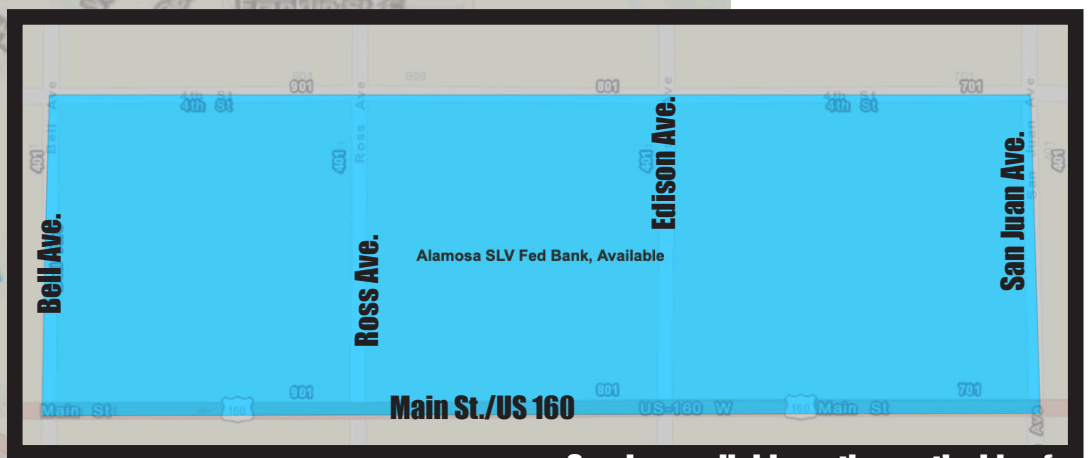

**Alamosa Coverage  
6.21.21**  
**Fiber Internet is available  
where blue shading is**

**Service available on the north side of  
Main Street from Bell to San Juan**

POWERED BY REC

# Alamosa West Coverage